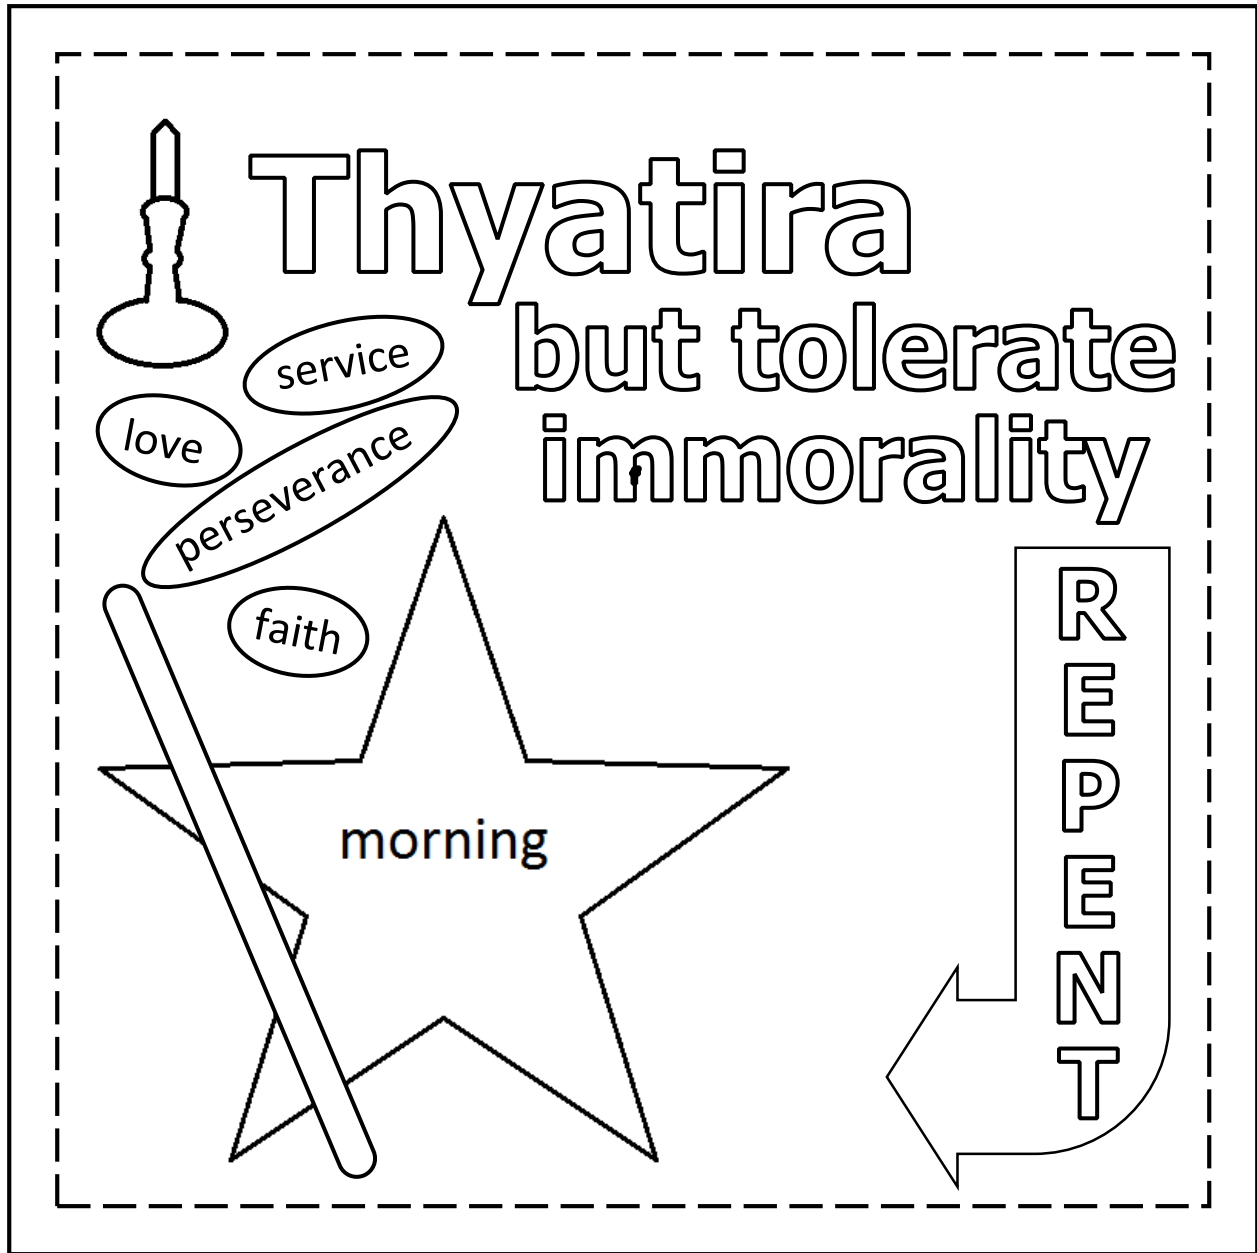

**Block 7 – Revelation 2:18-29**

**Tips for Block**

Use a permanent marker to write the words that are in the ovals and the star. Also, use a permanent marker to write "authority" on the staff that morning star is holding.

Lampstand and candle should be made from the same fabrics as those used in blocks 2 & 3.